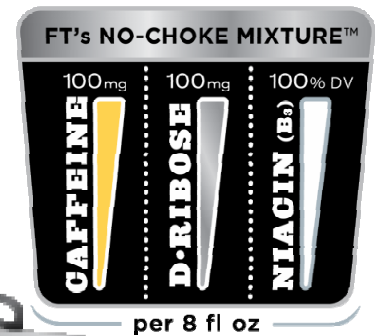

CREATIVE ENTERTAINMENT SERVICES, INC.

2550 N. Hollywood Way
Suite 100
Burbank, CA 91505
Phone: 818.748.4800
Fax: 818.847.8625
Website: www.acreativegroup.com/ces

Kathy Findling, President 818.748.4804
Samantha Sarakanti, Client Services Director 818.748.4846
Vanessa Singleton, Senior Account Manager 818.748.4845
Jennifer Platt, Senior Account Manager 818.748.4841
Tracey Pennywell, Account Manager 818.748.4840
Ryan Mogge, Client Communications Manager 818.748.4844

Product Placement Overview *Full Throttle Energy Drink*

At FULL THROTTLE®, we work around the clock making five full-flavored energy drinks that promise you one thing... Hard-Working, Easy-Drinking Refreshment. That's it. That's what we're about. No hype. No mystery ingredients. Just reliable energy that helps you get the job done.

Call it old-school, but we value a job well done. And we know what a hard day's work looks like. That's why we're not in the business of manufacturing gimmicks that 'tell the world who you are'... We'd rather make energy drinks with enough juice for you to go out and prove it. All day. Every day. Feel The Energy At Work™.

For more information visit: www.drinkfullthrottle.com

**FEEL THE
ENERGY
AT WORK**

VARIETIES AVAILABLE:

- CITRUS
- BLUE AGAVE
- RED BERRY
- MOCHA
- CARAMEL

Artwork Available Upon Request
Promotional Tie-Ins are Possible – Please Contact CES for Further Information