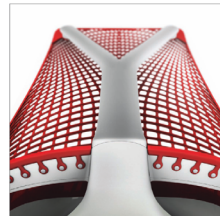

#### SAYL Work Chairs-

- The 3D Intelligent™ suspension back gives freedom of movement and proper support.
- A simple design and expressive color choices let SAYL slip elegantly into any space.
- Being inventive yielded a chair that achieves a higher standard while using fewer materials.
- As affordable as it is original, SAYL typifies Herman Miller's belief that everyone deserves a good chair.

#### General Dimensions:

##### WORK CHAIR

**A** height: 34.25-38.75 in.

**B** width: 24.5 in.

**C** depth: 24.5 in.

For more information visit: [www.hermanmiller.com/sayl](http://www.hermanmiller.com/sayl)

Colors Available: Red, Green, Blue, White, and Black